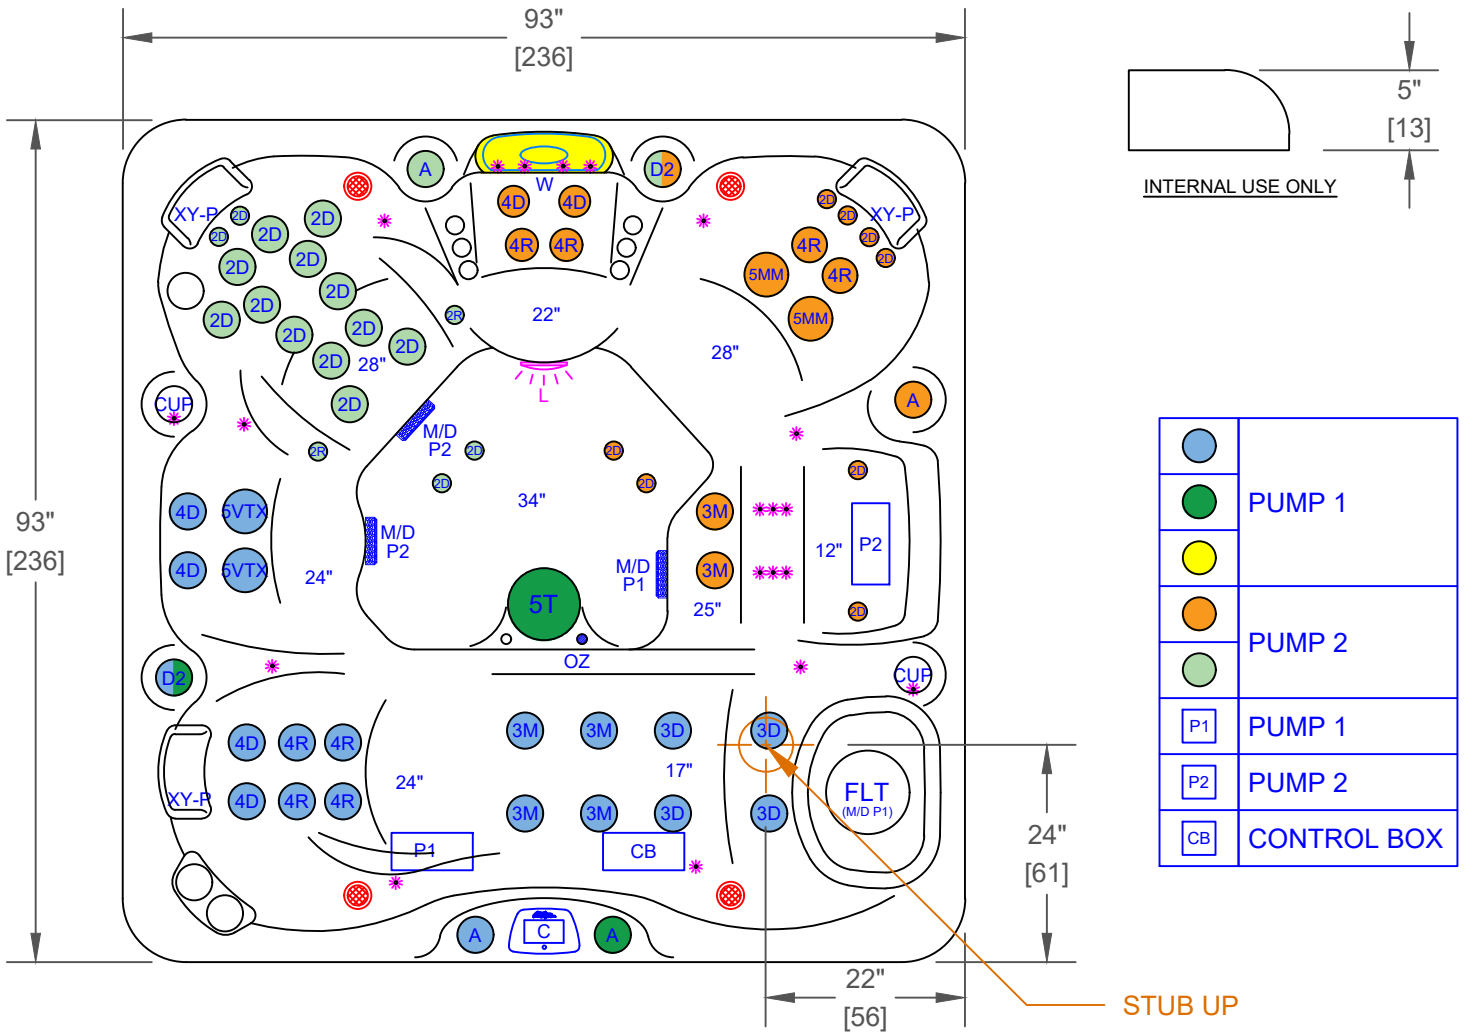

NOTES:
 1. DUE TO OUR CONTINUOUS IMPROVEMENT PROGRAM, ALL MODELS AND SPECIFICATIONS ARE SUBJECT TO CHANGE WITHOUT NOTICE.

EC-855L - LEGEND

SYMB.	DESCRIPTION	PART NUMBER	QTY.
2D	2" CLUSTER STORM DIRECTIONAL VELOCITY	PLUCS2441009S-CDCL	24
2R	2" CLUSTER STORM TWIN VELOCITY	PLUCS2441029S-CDCL	2
3D	3" MINI STORM DIRECTIONAL VELOCITY	PLUCS2442009SS-CDCL	4
3M	3" MINI STORM MESSAGE DIRECTIONAL VELOCITY	PLUCS2442059S-CDCL	6
4D	4" POLY STORM DIRECTIONAL VELOCITY	PLUCS2443009SS-CDCL	6
4R	4" POLY STORM ROTO VELOCITY	PLUCS2443029SS-CDCL	8
5VTX	5" POWER STORM TRI DIRECTIONAL VELOCITY	PLUCS2444019S-CDCL	2
5MM	5" POWER STORM MULTI MESSAGE VELOCITY	PLUCS2444059S-CDCL	2
5T	5" ADJUSTABLE WHIRLPOOL VELOCITY WITH VALVE	PLUCS2394009S-CDCL	1
D2	VELOCITY 2" WATER DIVERTER VALVE	PLUCS6053309-CDCL	2
A	VELOCITY AIR CONTROL VALVE	PLUCS6603709-CDCL	4
W	LED WATERFALL		1
FLT	75 SQ. FT. BIO-CLEAN FILTER WITH ULTRAWEAR		1
M/D	MAIN DRAIN	PLU644-5219-CDCL V	3
XY-P	TEXTURED Y-PILLOW		4
C	CAL SPAS TOUCH 2		1
OZ	PURE SILK OZONATOR WITH MAZZIE INJECTOR AND MIXING CHAMBER		1
L	5" MULTI COLORED LED LIGHT		1
*	PERIMETER LED LIGHTING		1
-	WIFI - CAL CONNECT		1
-	PURE CURE UV PURIFICATION SYSTEM		1
P1, P2	HIGH PERFORMANCE PUMP 6.0 BHP		2
CB	CONTROL BOX WHISPER HOT™ HEATING SYSTEM		1
CUP	LED CUP HOLDER		2

OPTIONS

SYMB.	DESCRIPTION	OPTION NUMBER
24/7	24/7 FILTRATION SYSTEM	OPT25-112C
XL	XL HEATER	OPT25-XLH
-	ABS MOLDED BOTTOM TRAY	OPT25-990-8
⊗	FREEDOM SOUND SYSTEM BLUETOOTH, POWERED SUBWOOFER AND 4X SPEAKERS	OPT25-FS43
-	THERMO-GUARD FULL FOAM	OPT25-900

SPECIFICATIONS		TITLE	JET LAYOUT - STD	
DIMENSION (in)	93"x93"x40-1/2"	LINE	ESCAPE	
DIMENSION (cm)	236x236x100	MODEL	2025 SPA LINE AVALON	
DRY WEIGHT	900 LBS [408 Kg]	NUM	EC-855L	
FILLED WEIGHT	4650 LBS [2109 Kg]	DWG NO.	CS002630	REV A
WATER CAP.	450 GAL [1703 L]	SCALE	NTS	SHEET 1 OF 1